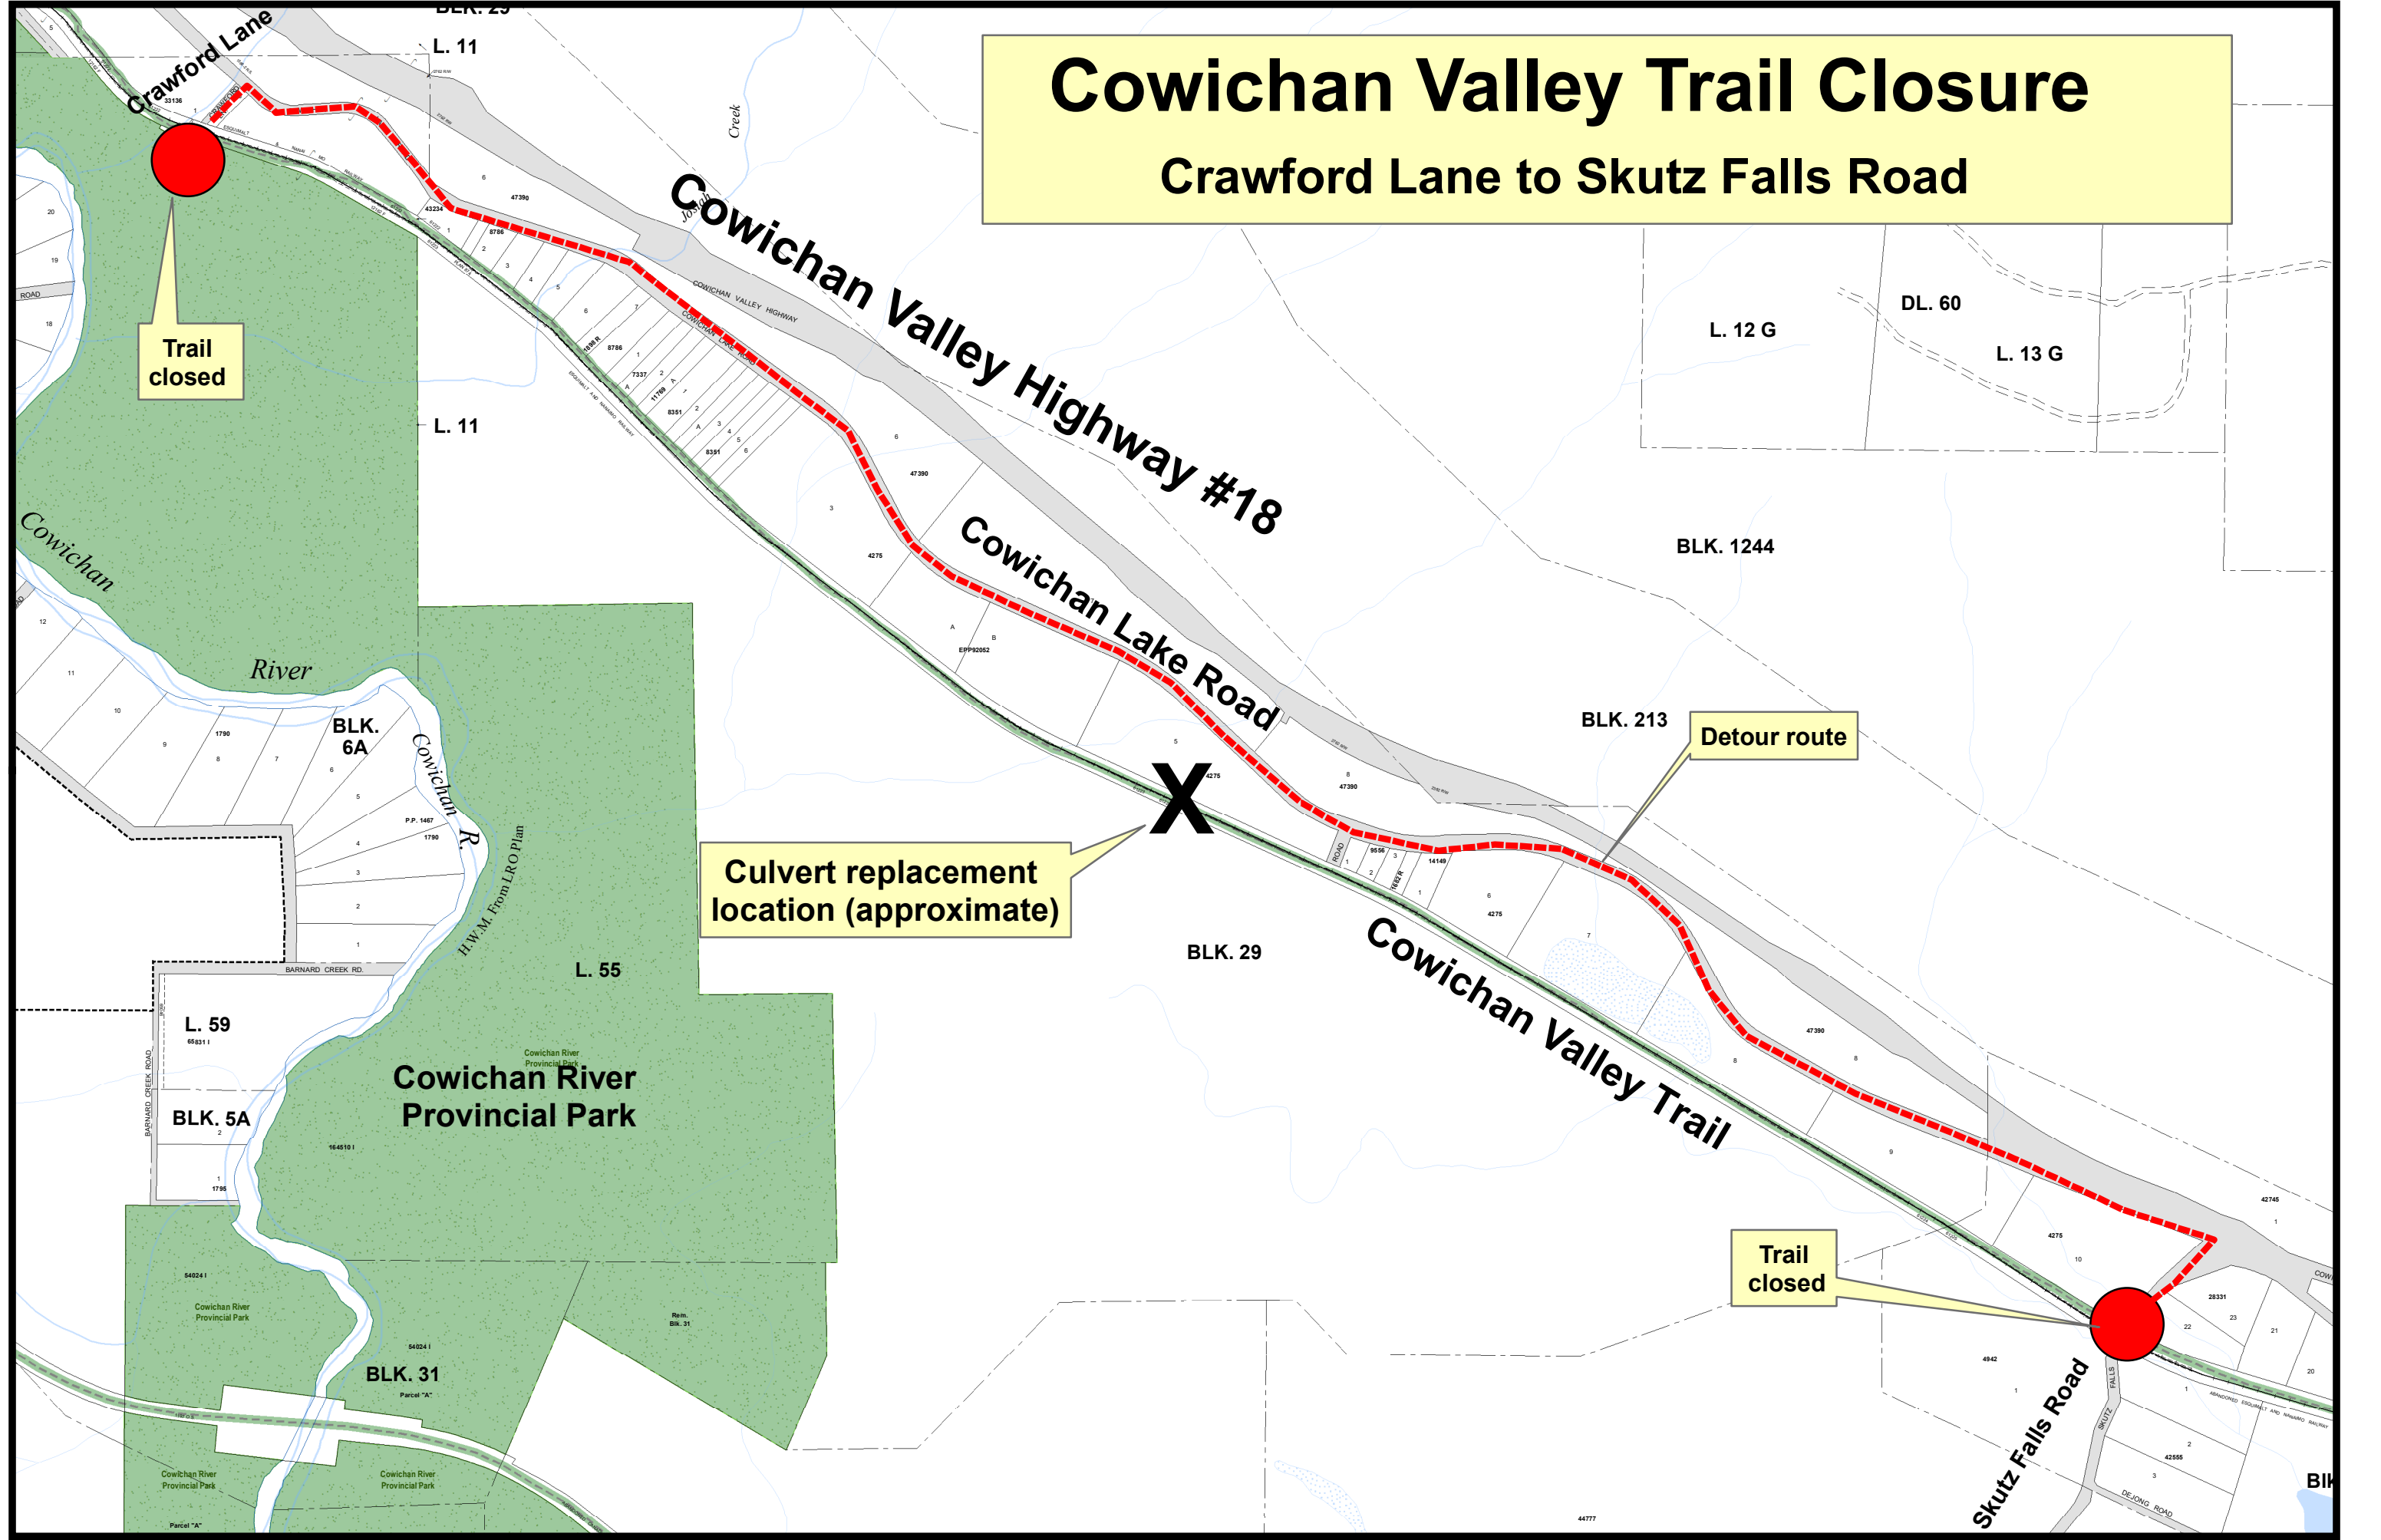

# Cowichan Valley Trail Closure

## Crawford Lane to Skutz Falls Road

Trail closed

Culvert replacement location (approximate)

Detour route

Trail closed

Cowichan River Provincial Park

Cowichan Valley Highway #18

Cowichan Lake Road

Cowichan Valley Trail

Skutz Falls Road

Crawford Lane

L. 11

L. 11

L. 12 G

DL. 60

L. 13 G