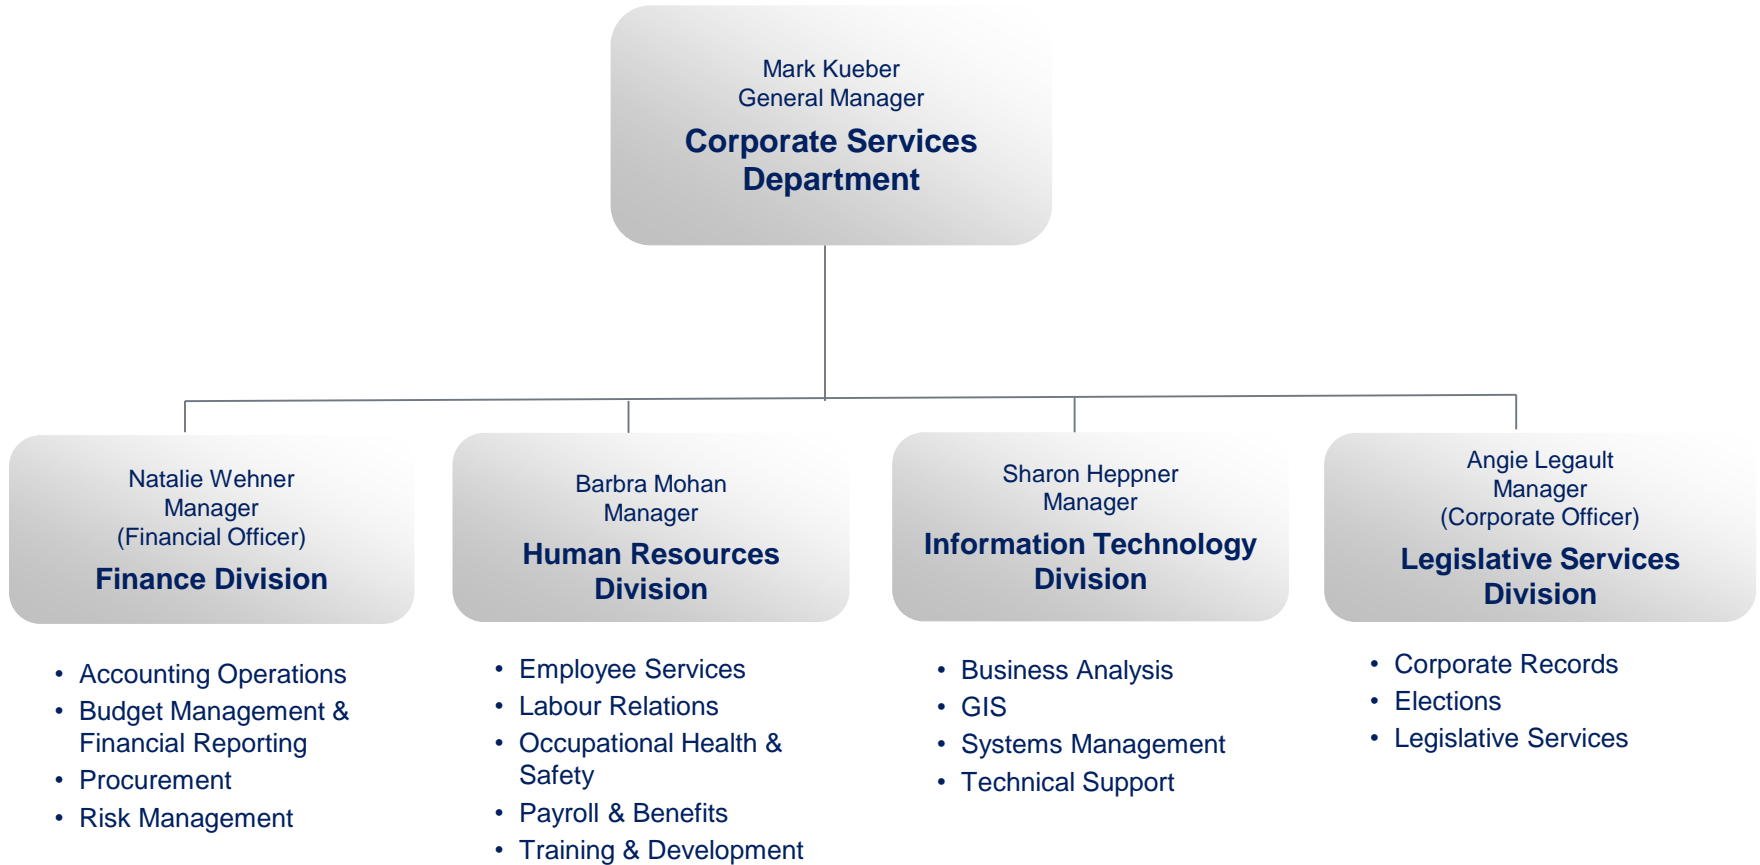

CVRD

Cowichan Valley Regional District

Organizational Structure

Effective January 2020

CVRD Organizational Structure

Corporate Services Department

Engineering Services Department

Land Use Services Department