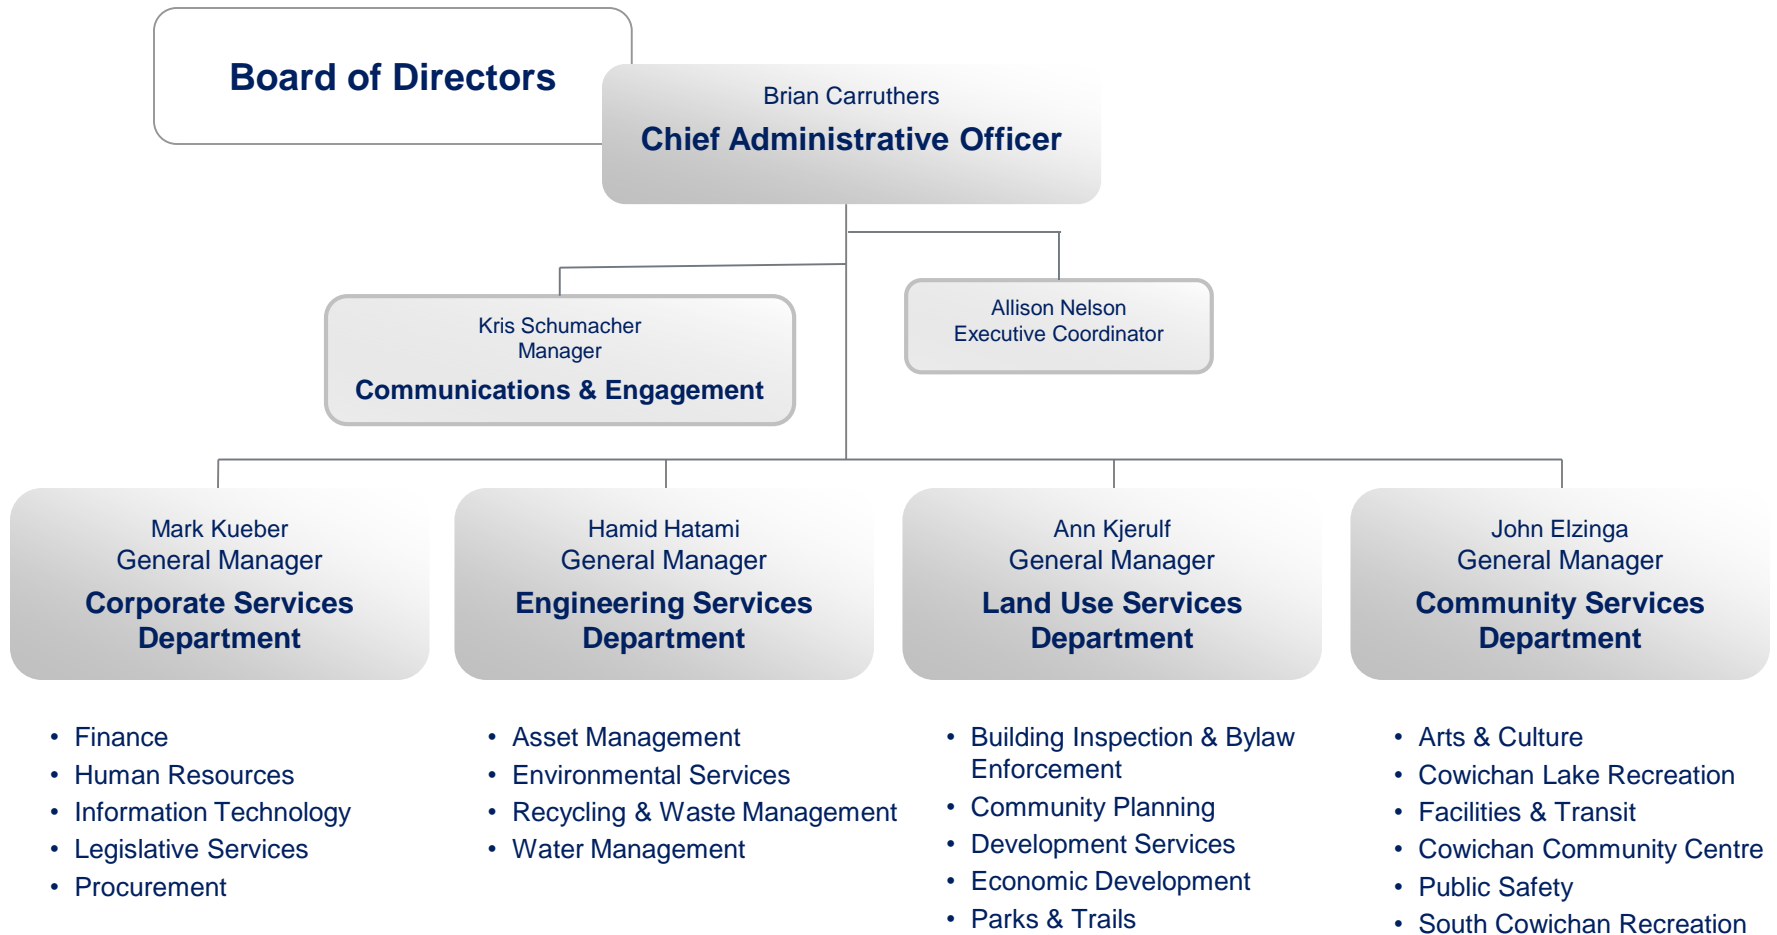

CVRD

Cowichan Valley Regional District

Organizational Structure

Effective January 2020

CVRD Organizational Structure

Corporate Services Department

Engineering Services Department

Land Use Services Department