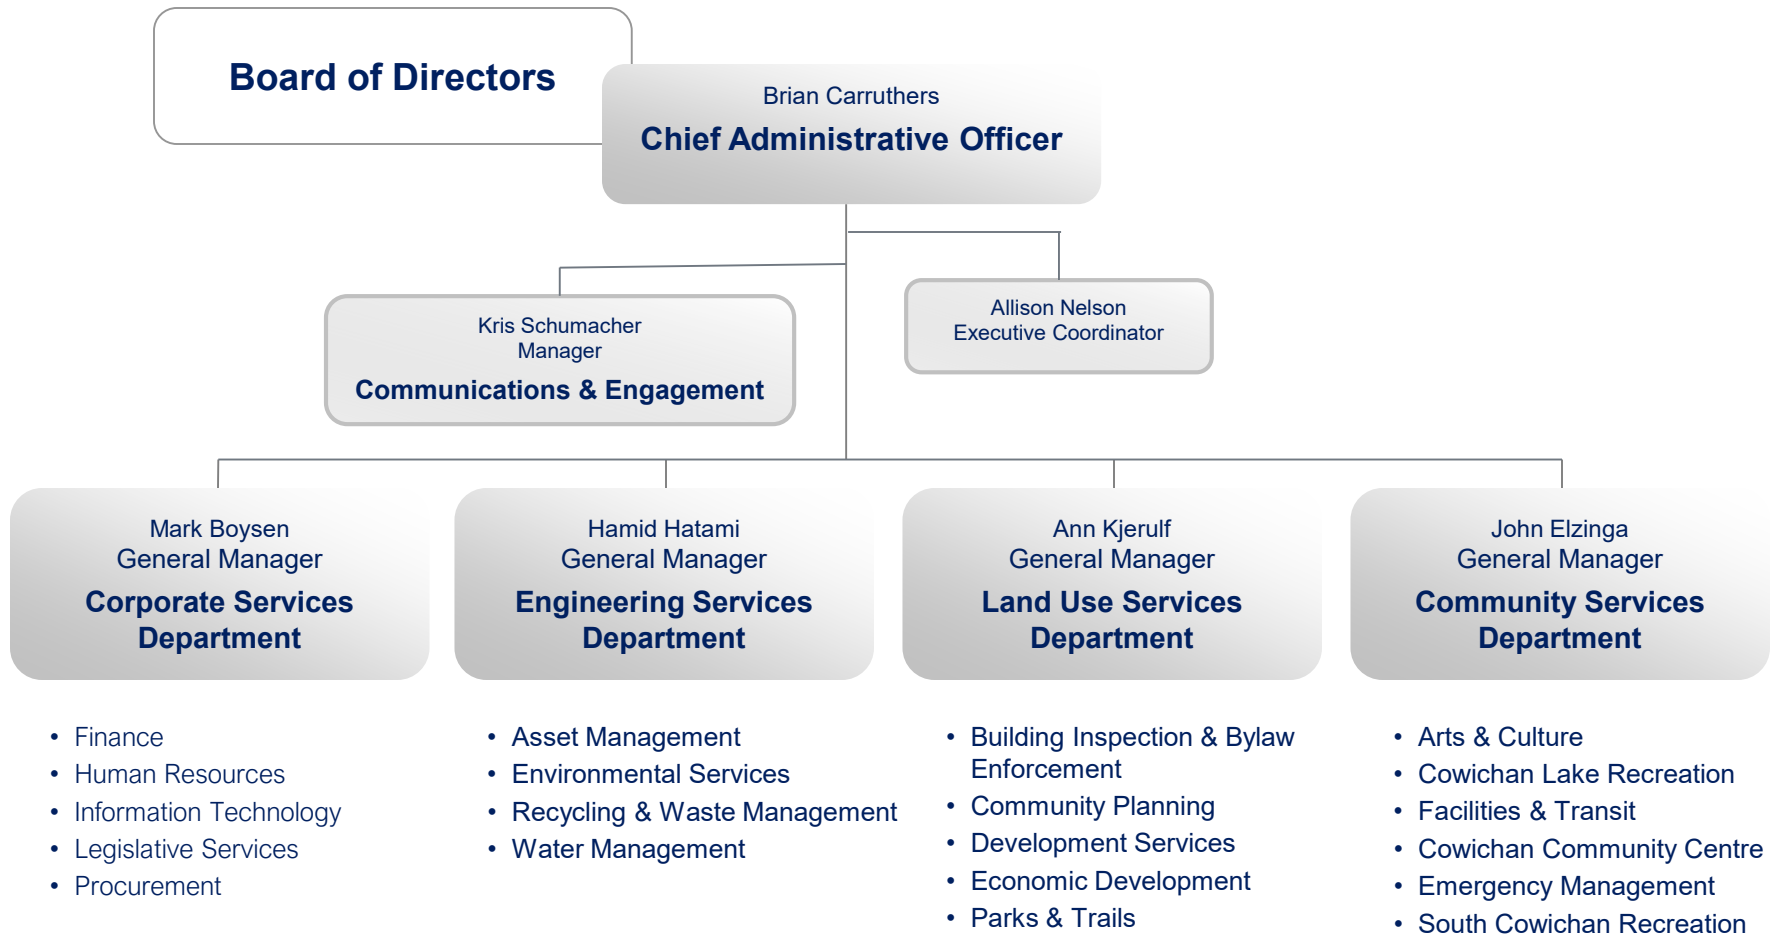

CVRD

Cowichan Valley Regional District

Organizational Structure

Effective December 2020

CVRD Organizational Structure

Corporate Services Department

Engineering Services Department

Land Use Services Department