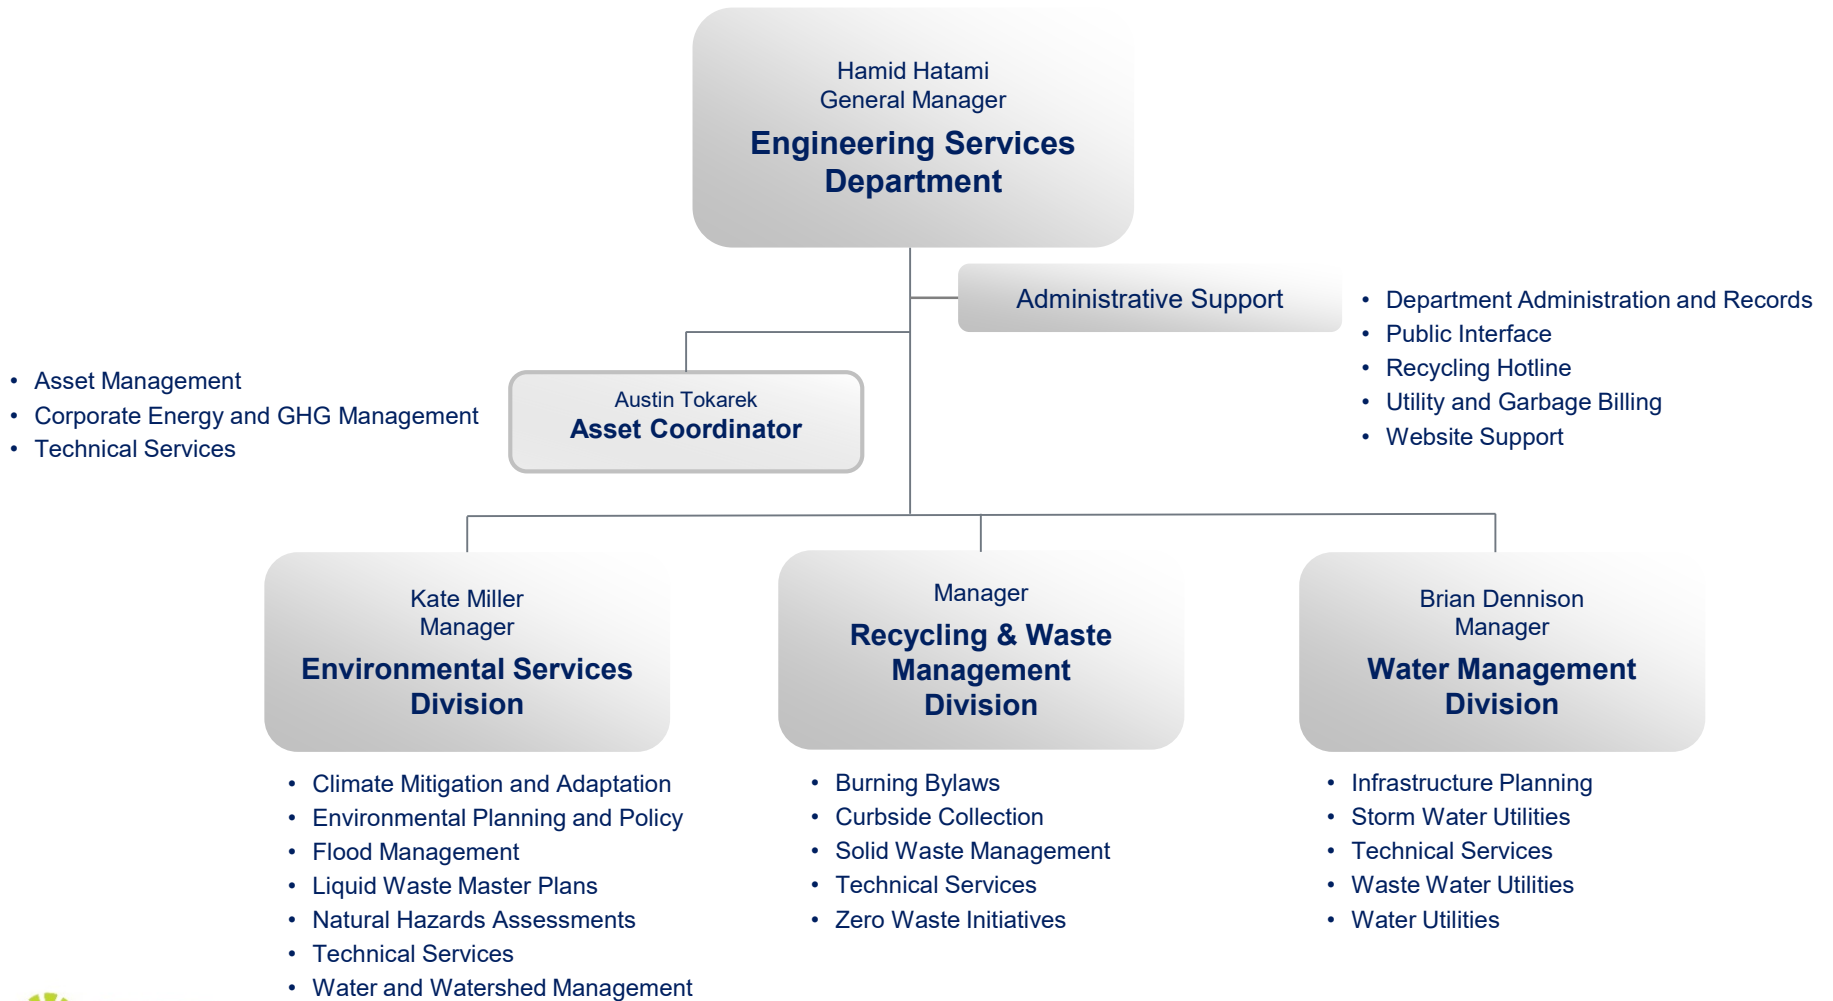

CVRD

Cowichan Valley Regional District

Organizational Structure

Effective December 2020

CVRD Organizational Structure

Corporate Services Department

Engineering Services Department

Land Use Services Department