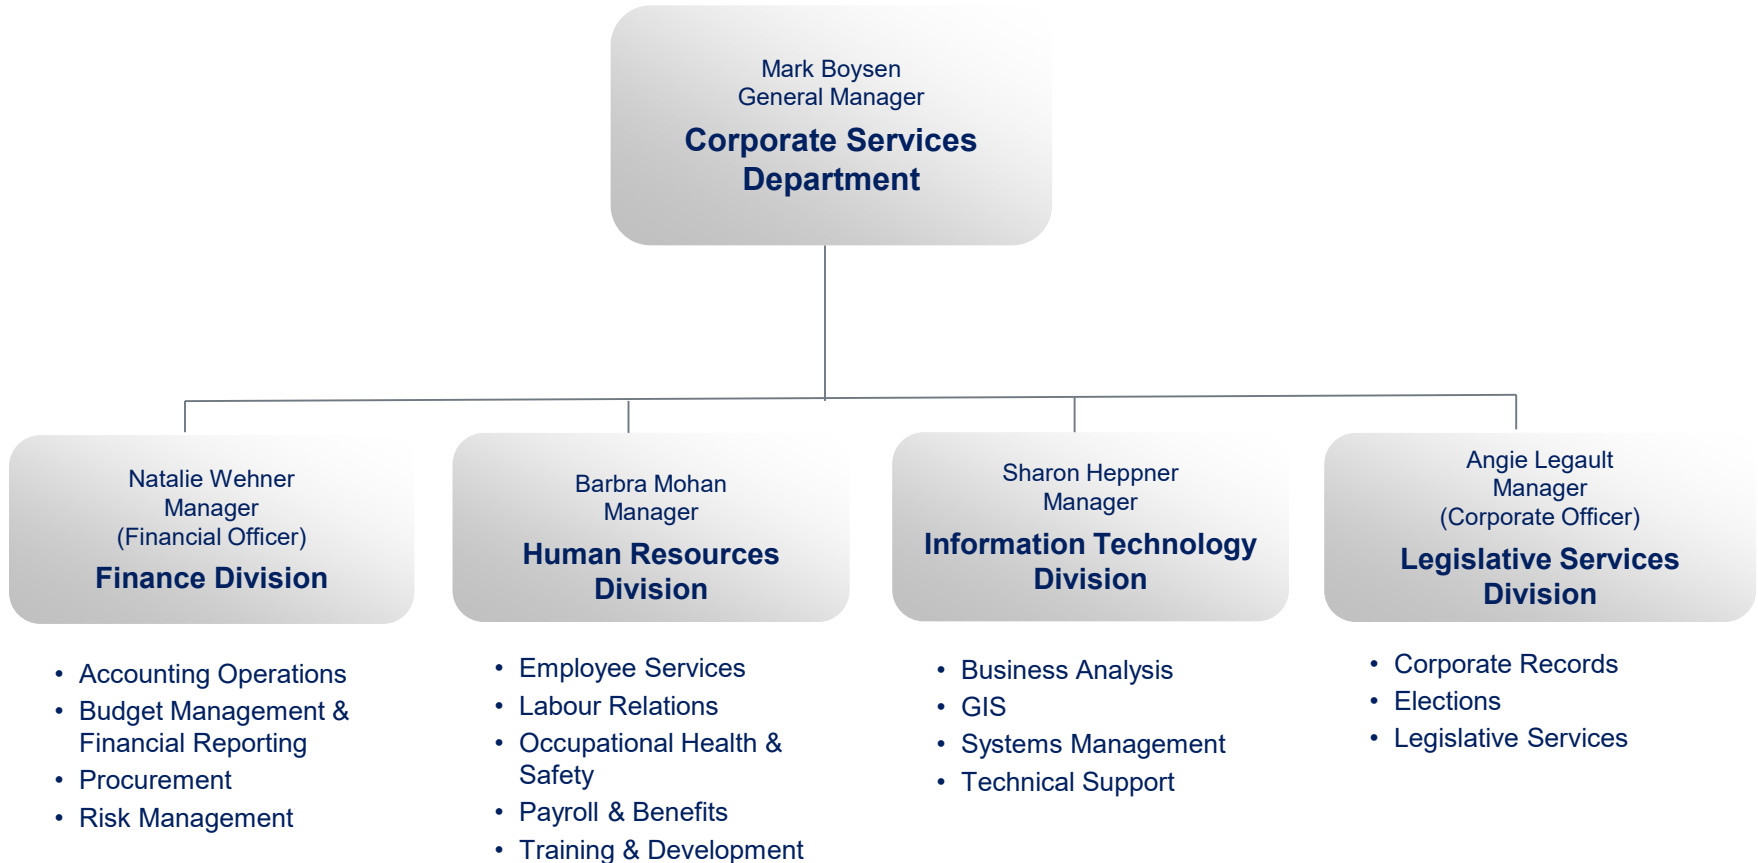

CVRD

Cowichan Valley Regional District

Organizational Structure

Effective December 2020

CVRD Organizational Structure

Corporate Services Department

Engineering Services Department

Land Use Services Department