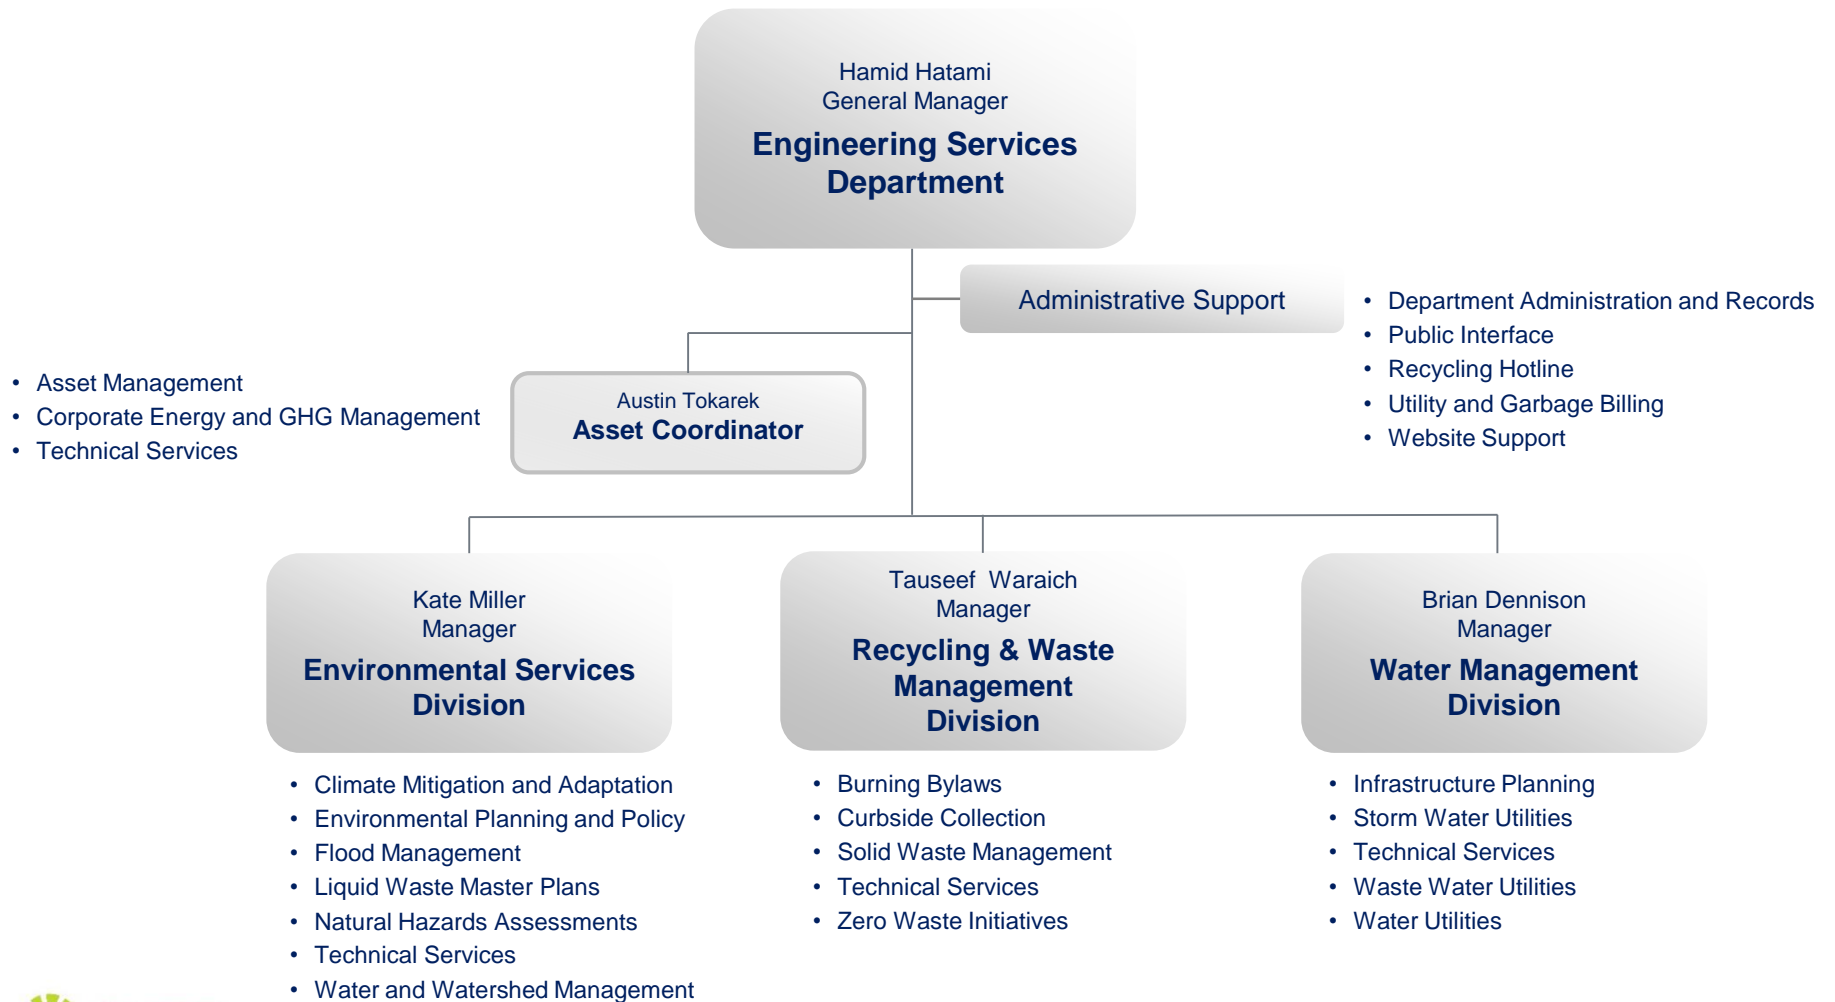

CVRD

Cowichan Valley Regional District

Organizational Structure

Effective January 2020

CVRD Organizational Structure

Corporate Services Department

Engineering Services Department

Land Use Services Department