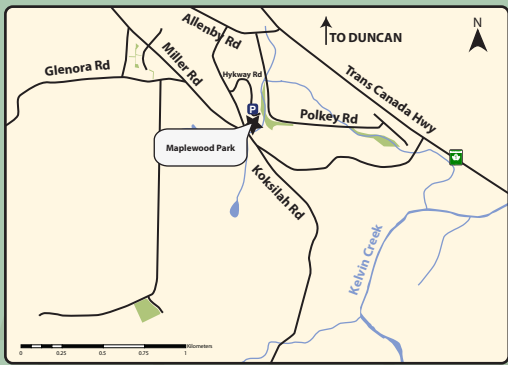

Maplewood Park

Electoral Area E - Cowichan Station/Sahtlam/Glenora

Parking	Picnic Table	Water	Road
Trail Access	Sport Court	CVRD Park	Community Trail
Kiosk	Playground	Private Property	