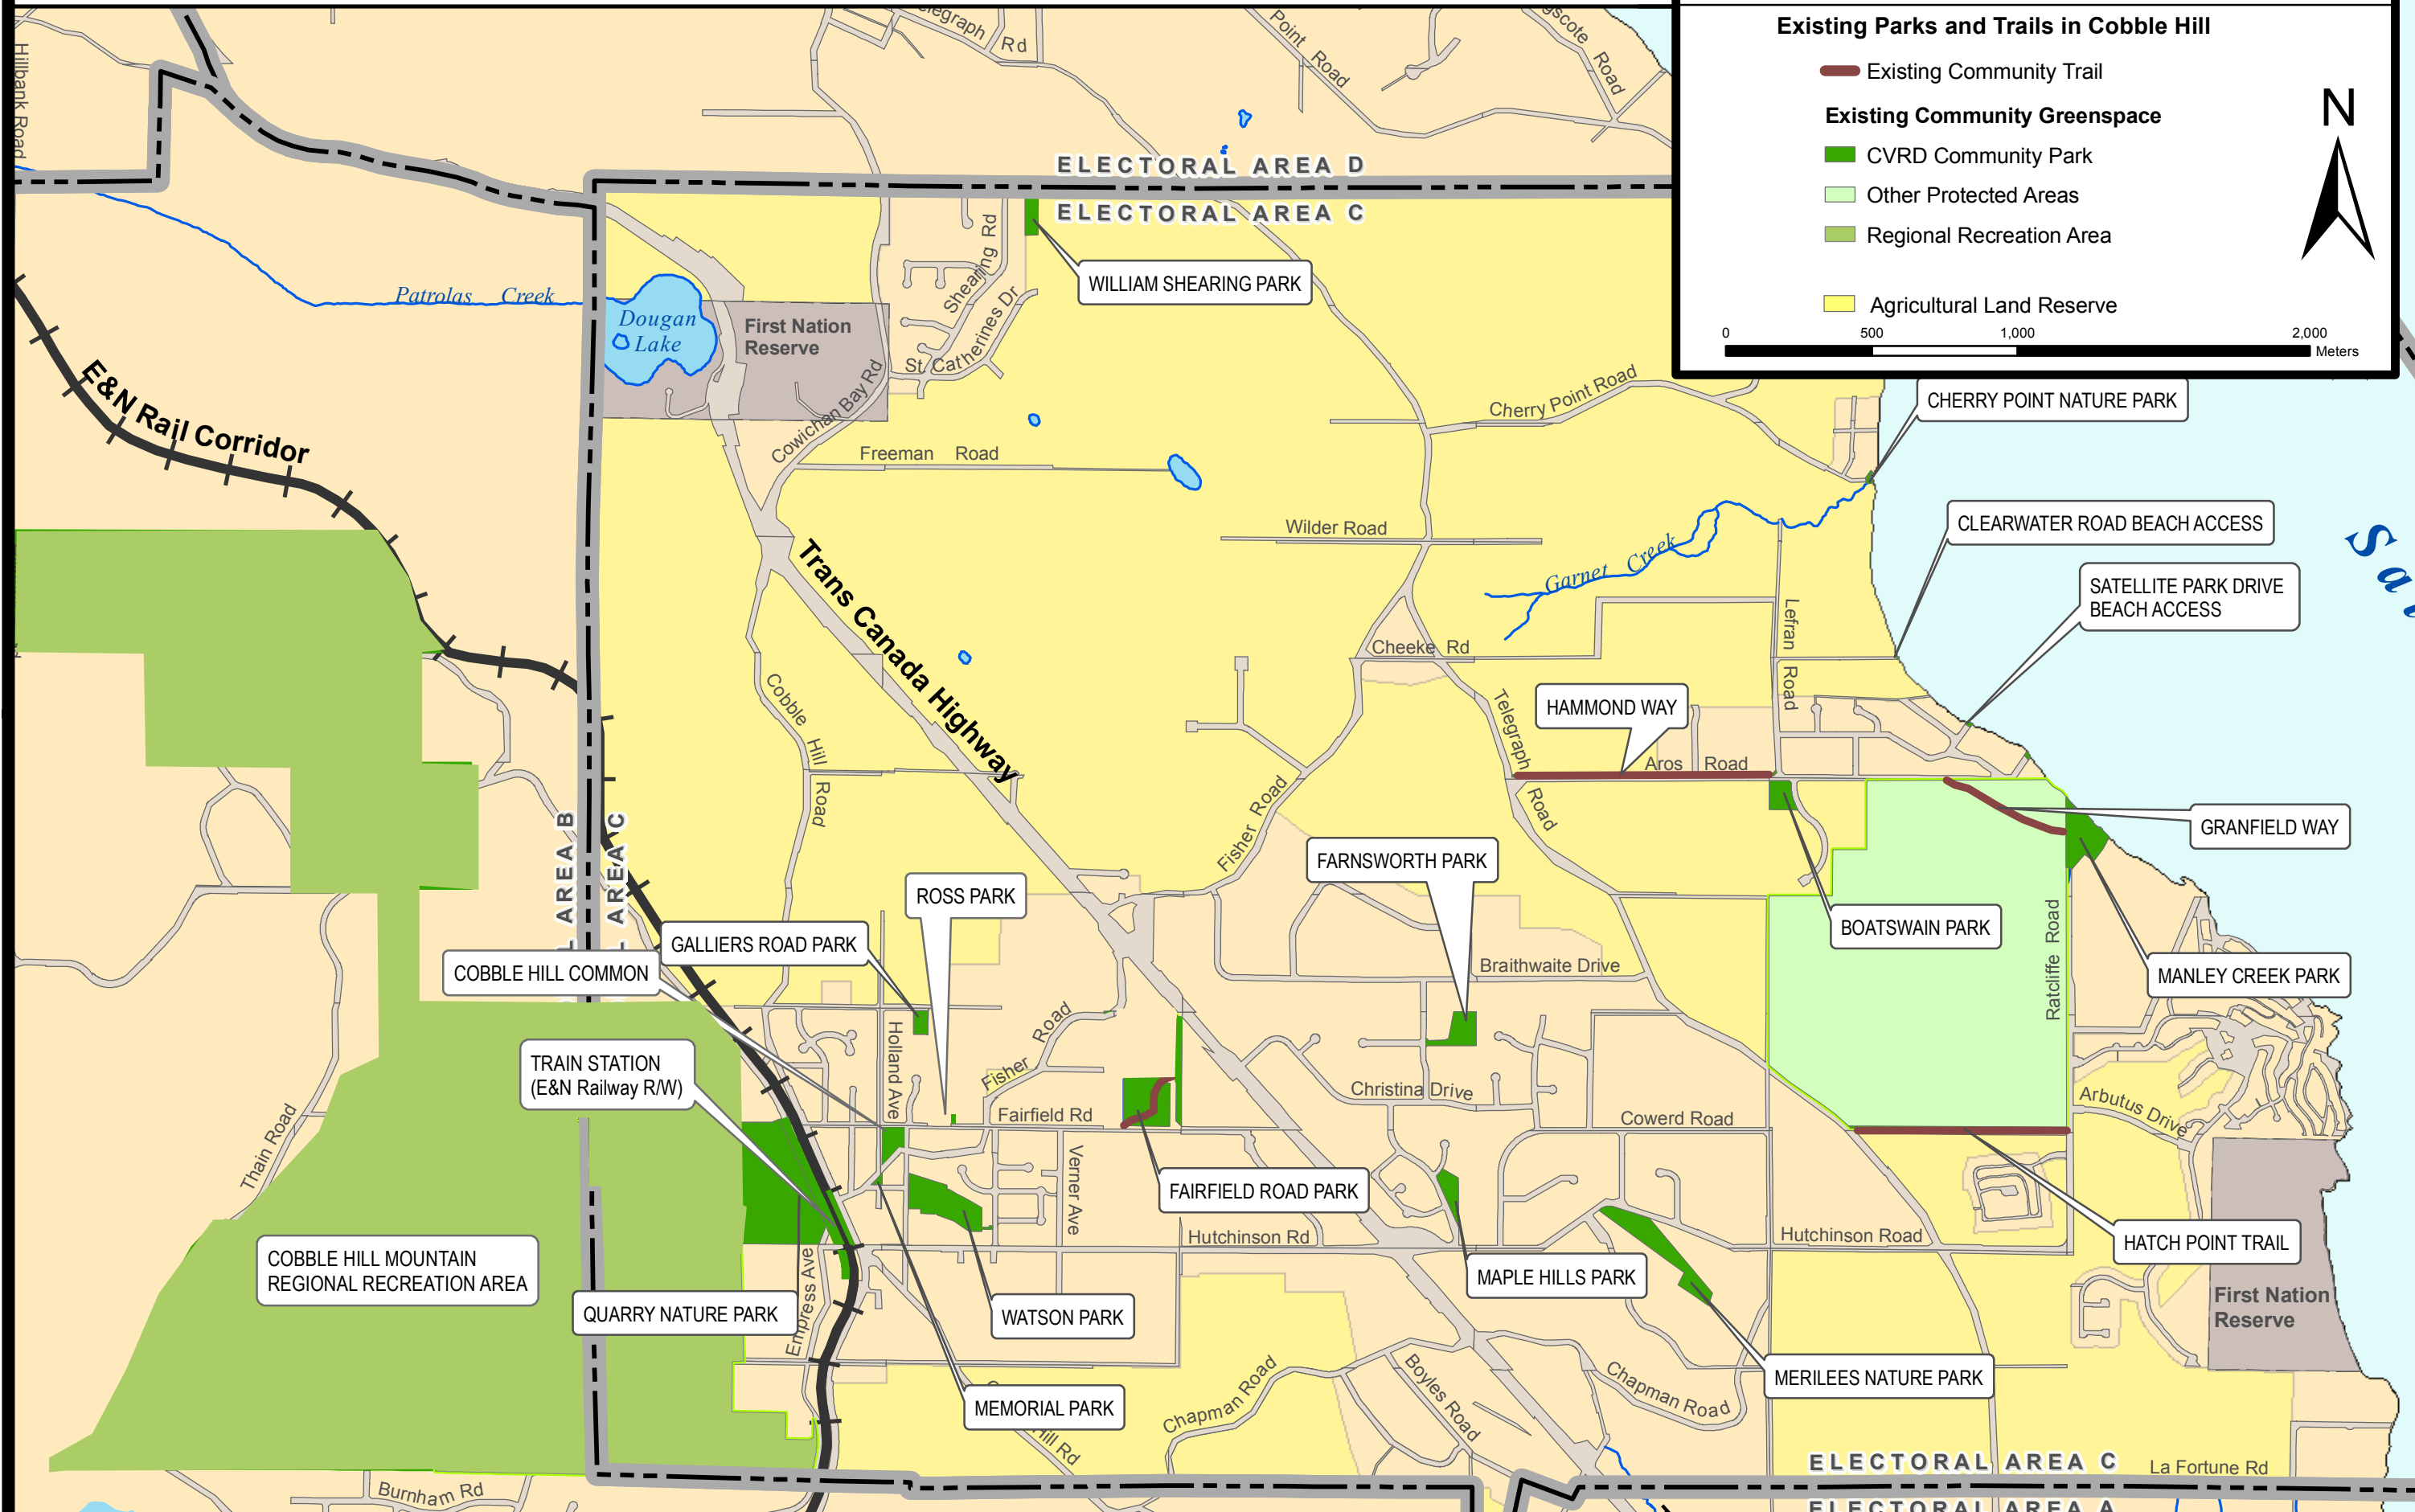

MAP 1: EXISTING PARKS AND CONNECTOR TRAILS IN COBBLE HILL

October 2012

LEGEND

Existing Parks and Trails in Cobble Hill

Existing Community Trail

Existing Community Greenspace

CVRD Community Park

Other Protected Areas

Regional Recreation Area

Agricultural Land Reserve

COBBLE HILL COMMON

TRAIN STATION
(E&N Railway RW)

COBBLE HILL MOUNTAIN
REGIONAL RECREATION AREA

QUARRY NATURE PARK

GALLIERS ROAD PARK

ROSS PARK

WATSON PARK

MEMORIAL PARK

FAIRFIELD ROAD PARK

FARNSWORTH PARK

MAPLE HILLS PARK

HAMMOND WAY

BOATSWAIN PARK

MERILEES NATURE PARK

CLEARWATER ROAD BEACH ACCESS

SATELLITE PARK DRIVE
BEACH ACCESS

GRANFIELD WAY

MANLEY CREEK PARK

HATCH POINT TRAIL

ELECTORAL AREA D

ELECTORAL AREA C

ELECTORAL AREA C